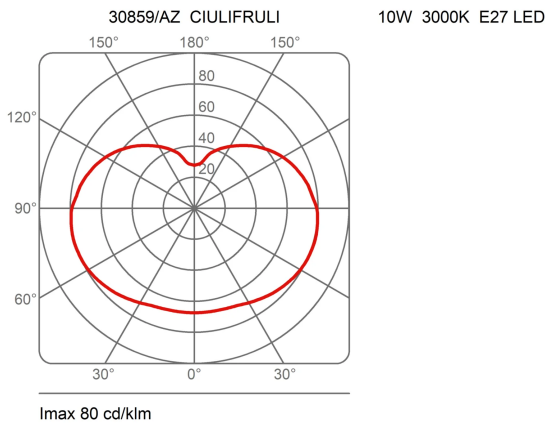

Dimensions

Height 16 cm
Diameter 16 cm
Weight 0.3 Kg

Materials

Diffuser polyethylene

Certifications

Photometric curves

Colour variant code

30859/BI